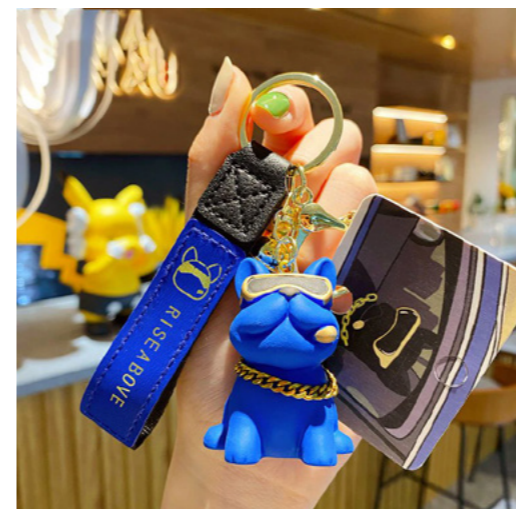

MC50400 - BULLDOG PORTACHIAVI 3D