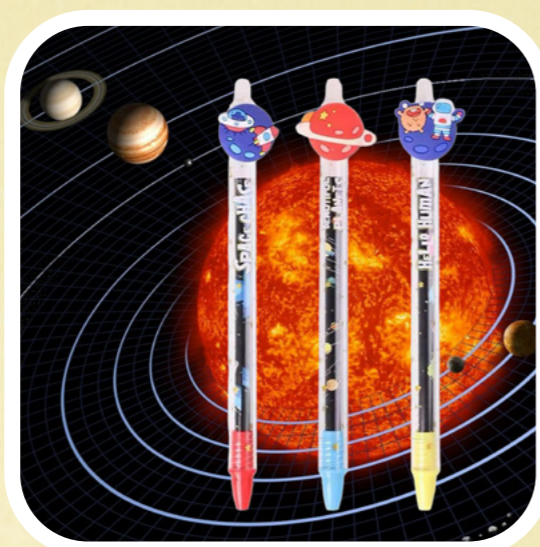

MC23839
INCHIOSTRO BLU