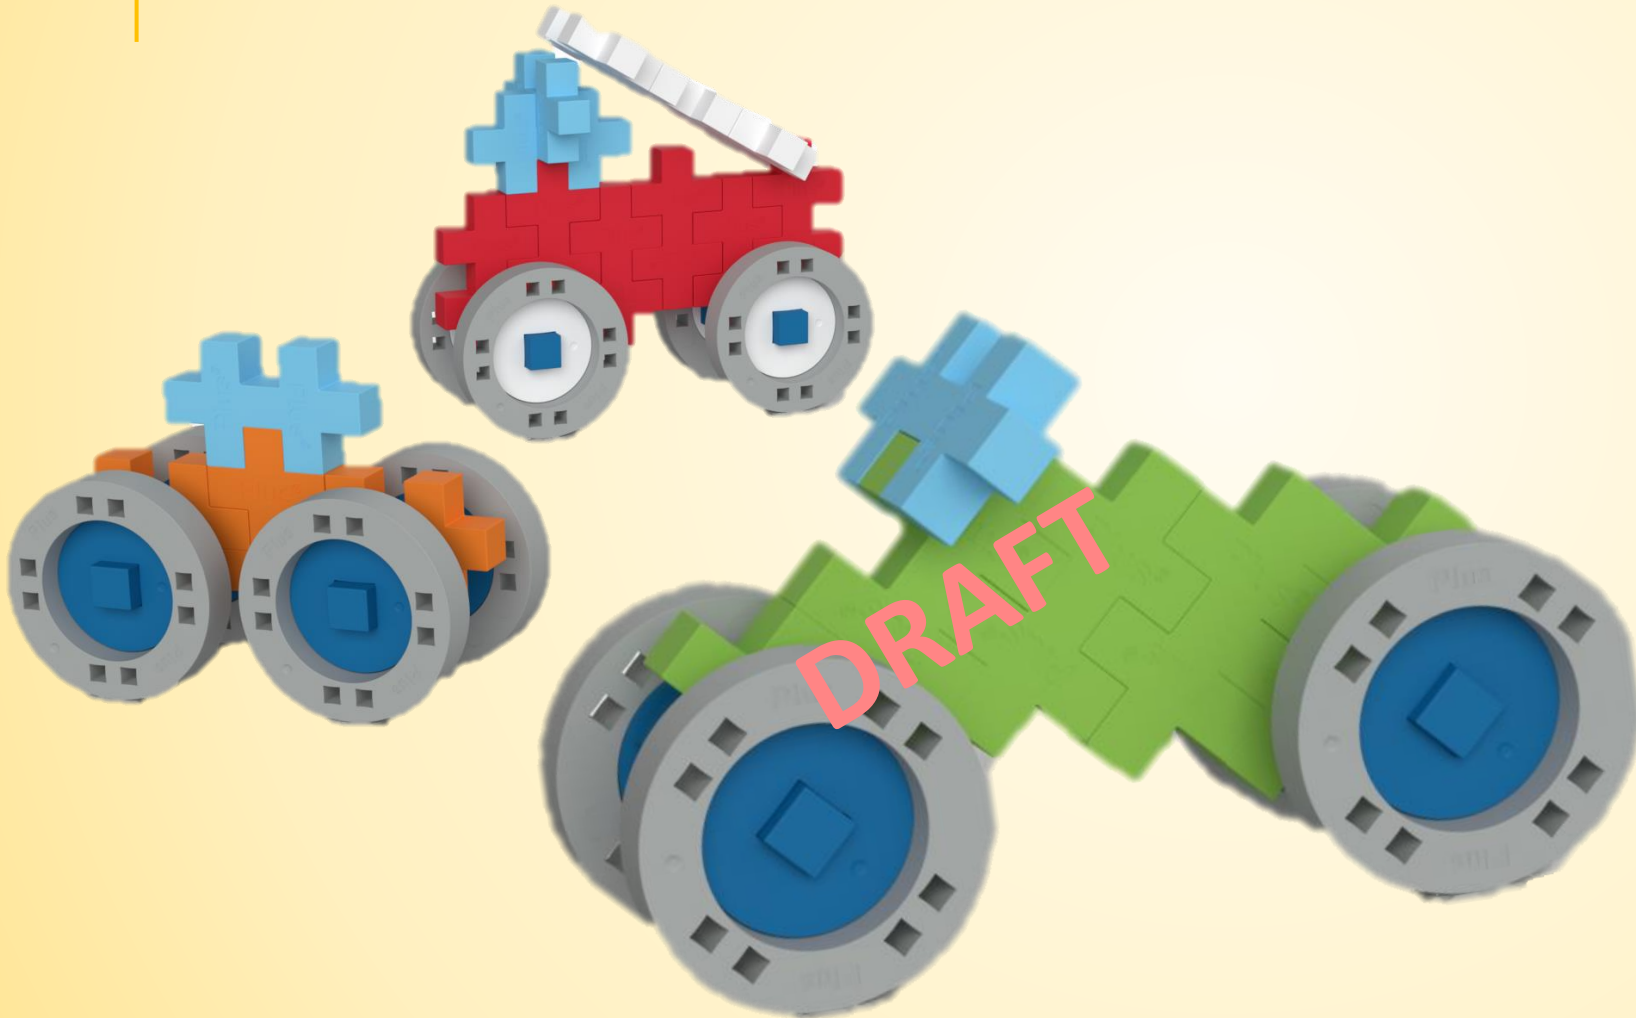

Plus-Plus BIG Make & Go!

Plus-Plus BIG Make & Go! 1

The Plus-Plus BIG Make & GO set contains everything you need to get started with Plus-Plus BIG GO and to make various types of vehicles. This set includes 4 BIG GO wheels and 25 pieces. A Guide Book gives step-by-step instructions.

Wheels will be colored.
Final builds
TBC

Plus-Plus BIG Make & Go! 2

The Plus-Plus BIG Make & GO set contains everything you need to get started with Plus-Plus BIG GO and to make various types of vehicles. This set includes 1 baseplate, 4 BIG GO wheels and 40 pieces. A Guide Book gives step-by-step instructions.

Plus-Plus Go! Monster Trucks

Just for illustration.
Final builds TBC

Plus-Plus Go! Monster Trucks

Build your own Monster Trucks scene with 2 super cool Monster Trucks, ramps and accessories. Set comes with 500 pieces, 20 Large Go wheels and 2 baseplates chassis. A Guide Book gives step-by step instructions to build the car.

Plus-Plus Go! Dragster

Build your own long Plus-Plus Go Dragster! Set comes with 240 pieces, 2 large Go wheels, 2 reversible Go wheels and 2 baseplate chassis. A Guide Book gives step-by step instructions to build the car.