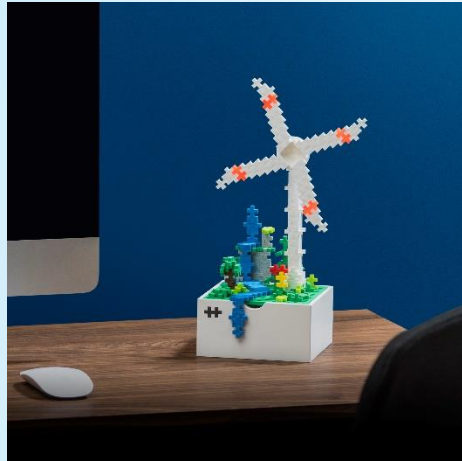

PLUS-PLUS BOKS B2B

Standard - Windmill

- 100 DKK
- Master carton 36 pcs