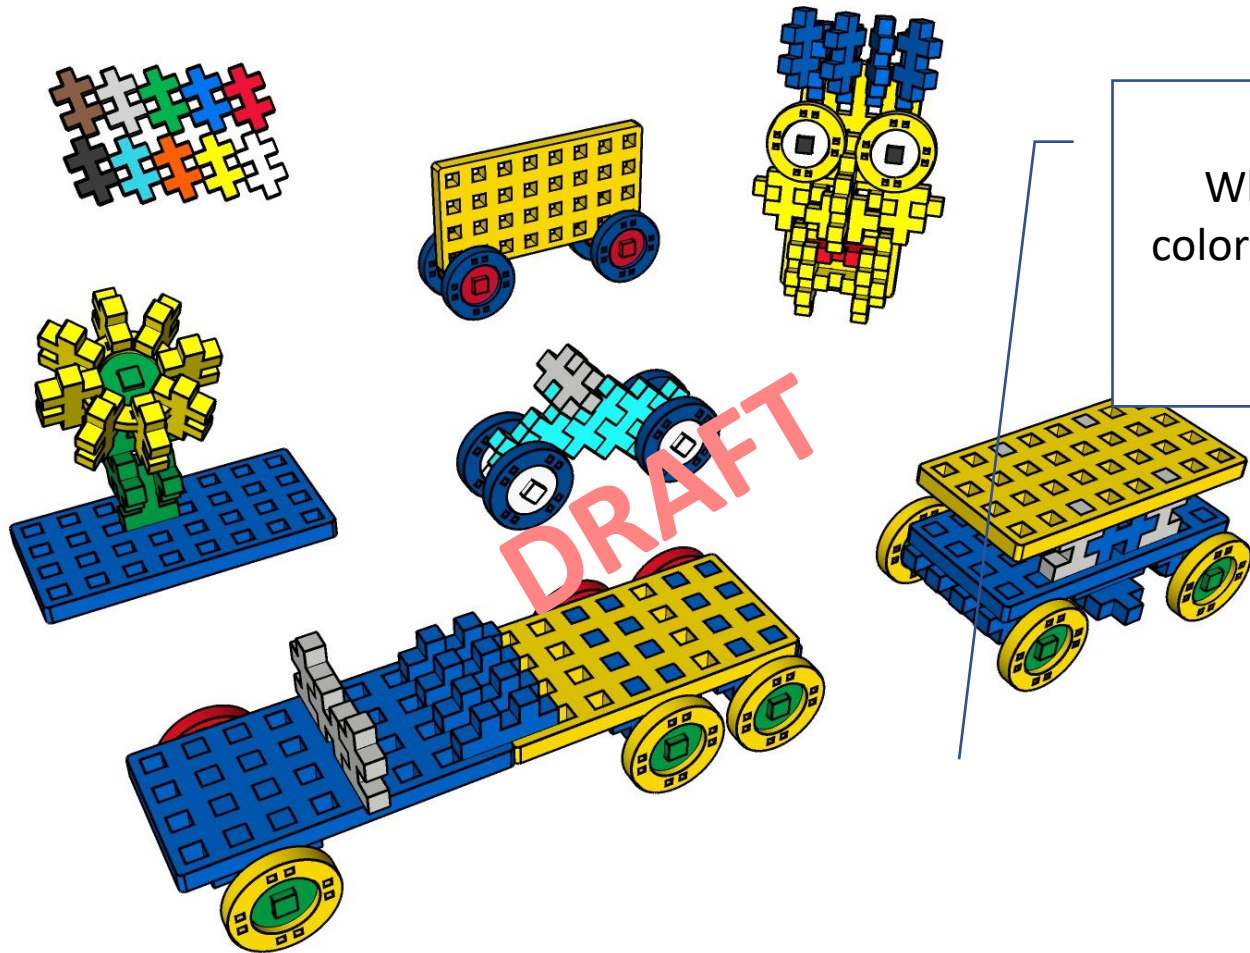

Wheels will be colored.
Final builds
TBC

Plus-Plus BIG Make & Go! 2

The Plus-Plus BIG Make & GO set contains everything you need to get started with Plus-Plus BIG GO and to make various types of vehicles. This set includes 1 baseplate, 4 BIG GO wheels and 40 pieces. A Guide Book gives step-by-step instructions.

Age: 3-6

Size: 50 mm

Art no: 3422

Pcs: 40

EAN: 571040920119 3

Pack dimensions: 32,5x22x6 cm

Weight [kg]: xxx

Plus-Plus BIG Make & Go!

Wheels will be
colored. Final builds
TBC

Plus-Plus BIG Make & Go! 3

The Plus-Plus BIG Make & GO set contains everything you need to get started with Plus-Plus BIG GO and to make various types of vehicles. This set includes 2 baseplates, 8 BIG GO wheels and 65 pieces. 2 Guide Book gives step-by step instructions.

Plus-Plus Go! Monster Trucks

Just for illustration.
Final builds TBC

Plus-Plus Go! Monster Trucks

Build your own Monster Trucks scene with 2 super cool Monster Trucks, ramps and accessories. Set comes with 500 pieces, 20 Large Go wheels and 2 baseplates chassis. A Guide Book gives step-by step instructions to build the car.