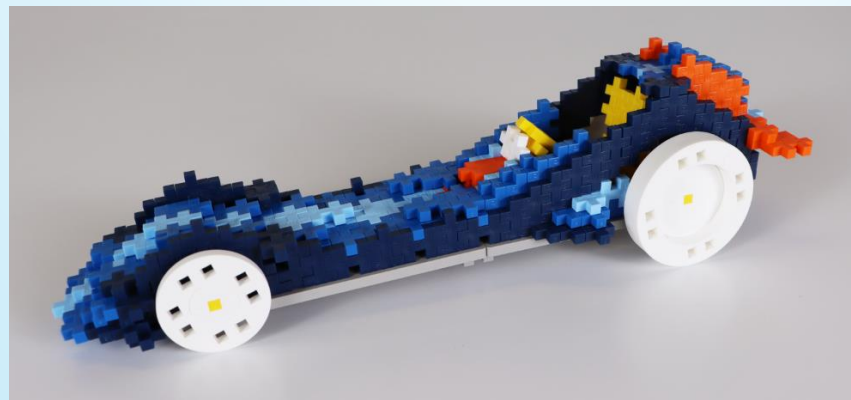

Plus-Plus Go! Dragster

Build your own long Plus-Plus Go Dragster! Set comes with 240 pieces, 2 large Go wheels, 2 reversible Go wheels and 2 baseplate chassis. A Guide Book gives step-by step instructions to build the car.