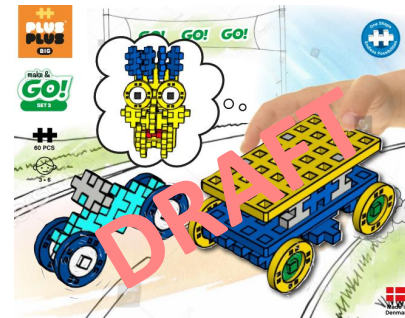

Plus-Plus BIG 2021 news

Plus-Plus BIG Make & Go! 3
Art no 3424