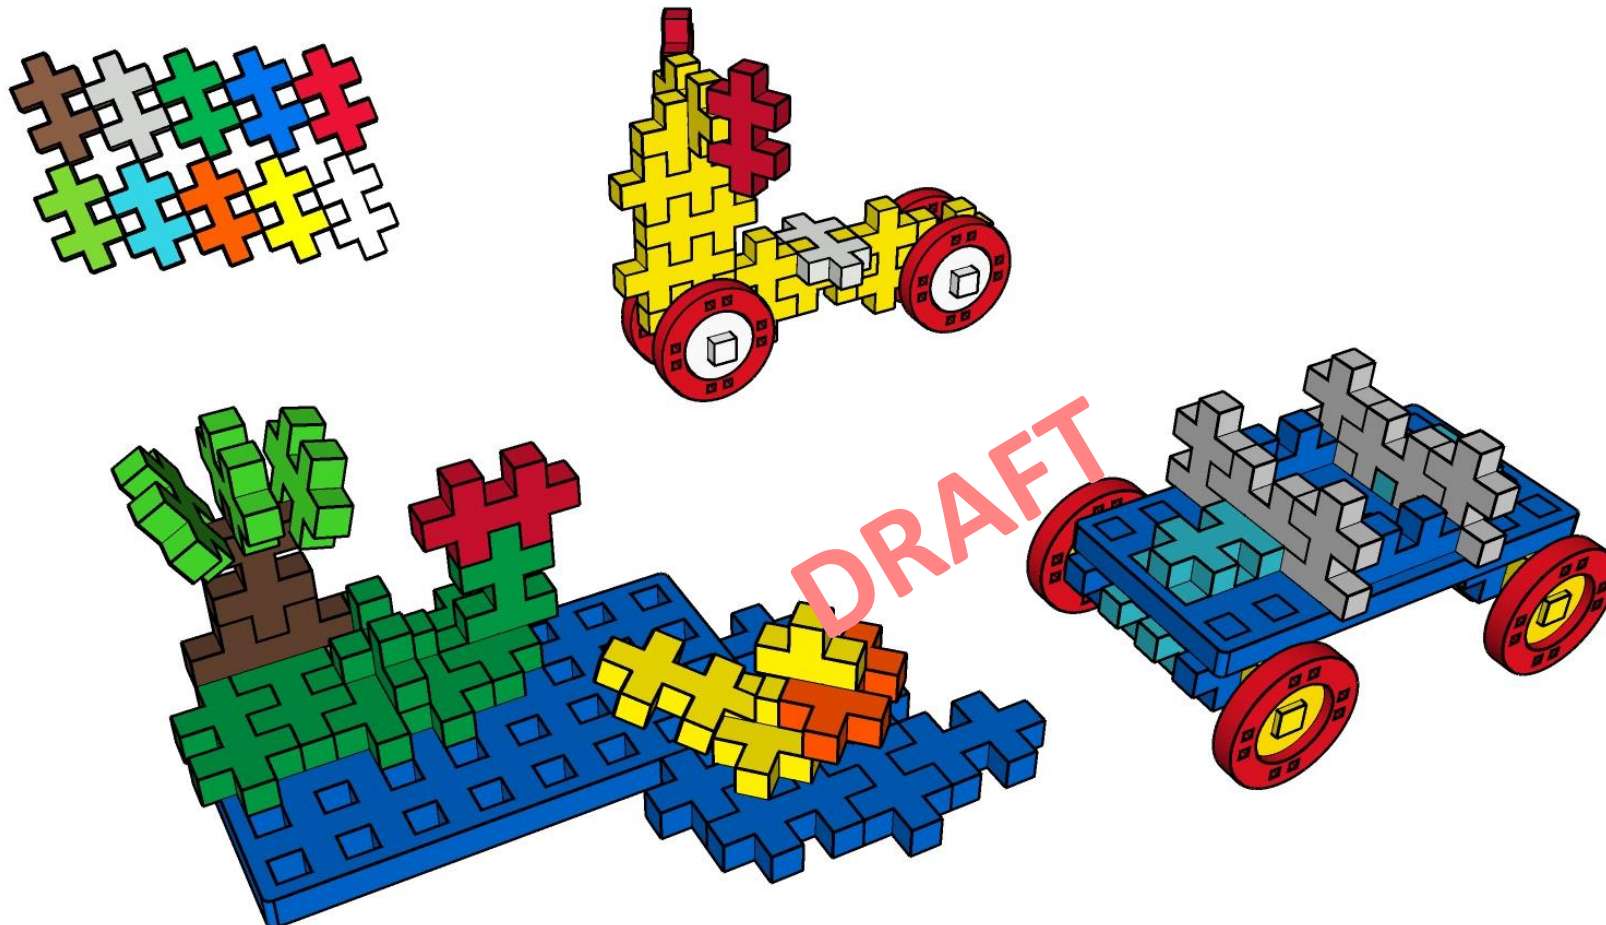

Plus-Plus BIG Make & Go!

Plus-Plus BIG Make & Go! 1

The Plus-Plus BIG Make & GO set contains everything you need to get started with Plus-Plus BIG GO and to make various types of vehicles. This set includes 4 BIG GO wheels and 25 pieces. A Guide Book gives step-by-step instructions.

Age: 3-6

Size: 50 mm

Art no: 3423

Pcs: 25

EAN: 571040920120 9

Pack dimensions: 24,5x16,3x4,5 cm

Weight [kg]: xxx

Plus-Plus BIG Make & Go!

Wheels will be colored.
Final builds
TBC

Plus-Plus BIG Make & Go! 2

The Plus-Plus BIG Make & GO set contains everything you need to get started with Plus-Plus BIG GO and to make various types of vehicles. This set includes 1 baseplate, 4 BIG GO wheels and 40 pieces. A Guide Book gives step-by-step instructions.

Plus-Plus Go! Monster Trucks

Just for illustration.
Final builds TBC

Plus-Plus Go! Monster Trucks

Build your own Monster Trucks scene with 2 super cool Monster Trucks, ramps and accessories. Set comes with 500 pieces, 20 Large Go wheels and 2 baseplates chassis. A Guide Book gives step-by step instructions to build the car.