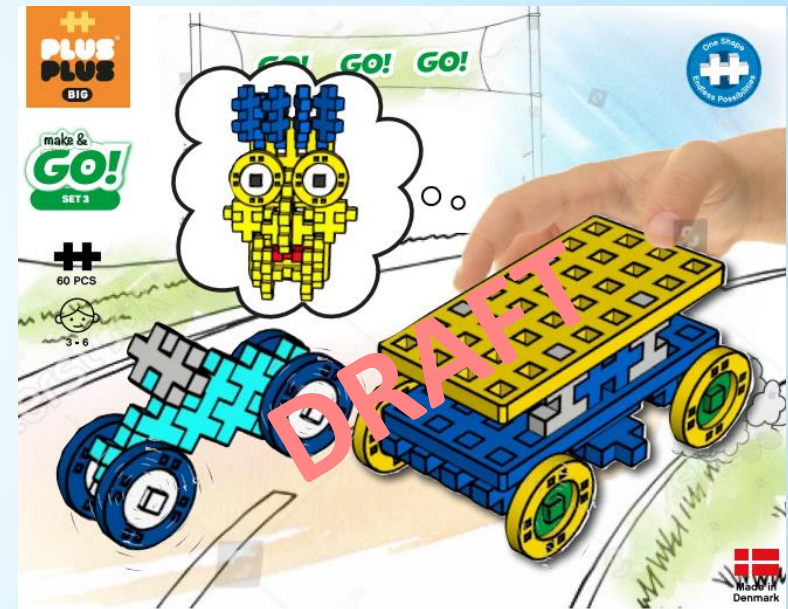

Plus-Plus BIG Make & Go! 3
Art no 3424