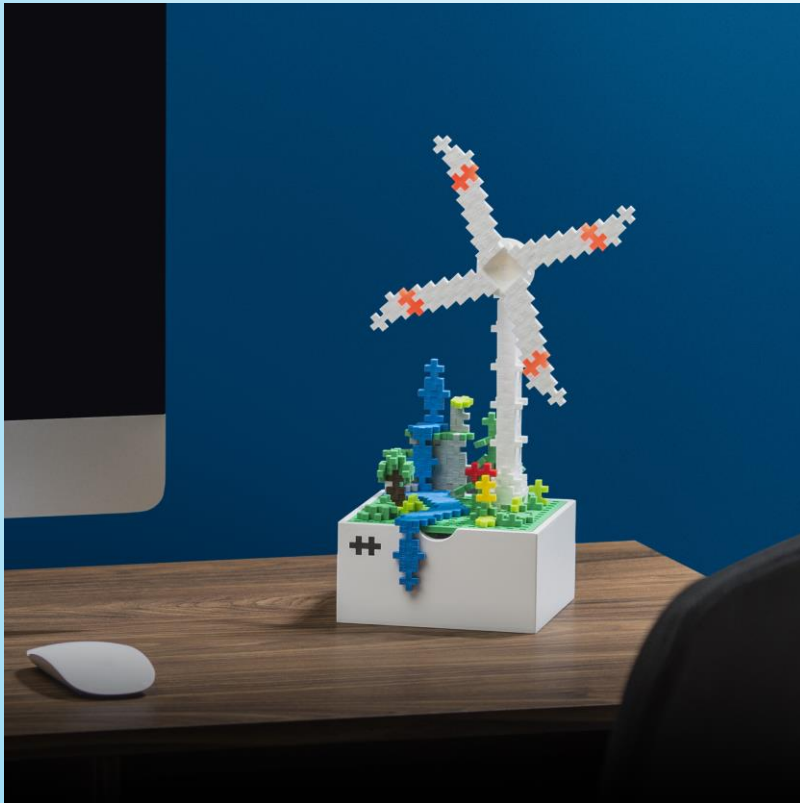

Plus-Plus BOKS Windmill

Plus-Plus BOKS Windmill is designed for your desk, home office, conference room, kitchen table, or anywhere you want to add some fun danish design. It's part desk toy, part sculpture...and most importantly, completely open-ended creativity for Kids & 'Kidults'. BOKS is a stylish wooden box, a platform that can support all your creative ideas - something you would like to have out on your desk or in your living room.